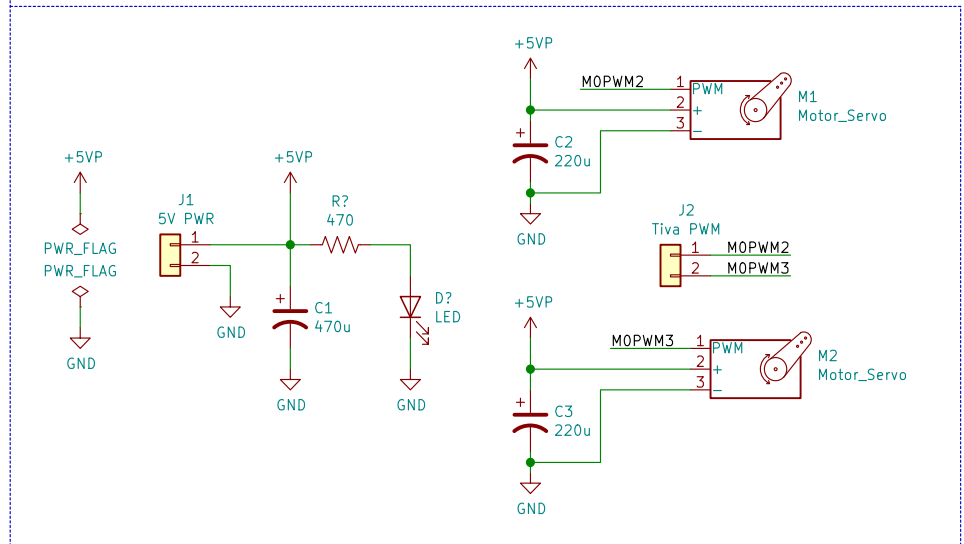

Reflective Object Sensor (Tape Sensor)

Vref

Electromagnet

Servos

Team 6
 Drawn by: R. Merchant G. Bravo
ME 218B: Smart Product Applications
 Sheet: /
 File: Servo_Board.sch

Title: Servo Board

Size: USLetter	Date:	Rev: 1
KiCad E.D.A. kicad (5.0.1)-4		Id: 1/1