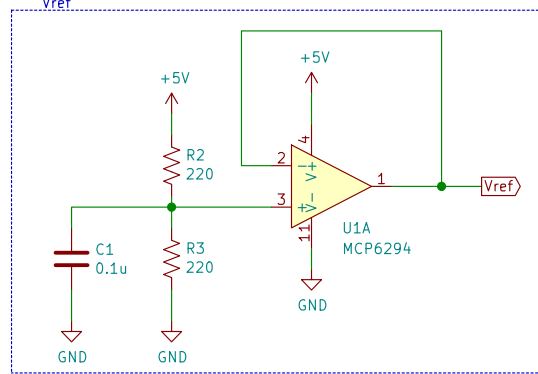

Reflective Object Sensor (Tape Sensor)

Vref

Electromagnet

Servos

Team 6
 Drawn by: R. Merchant G. Bravo
ME 218B: Smart Product Applications
 Sheet: /
 File: Servo_Board.sch

Title: Servo Board

Size: USLetter	Date:	Rev: 1
KiCad E.D.A. kicad (5.0.1)-4		Id: 1/1