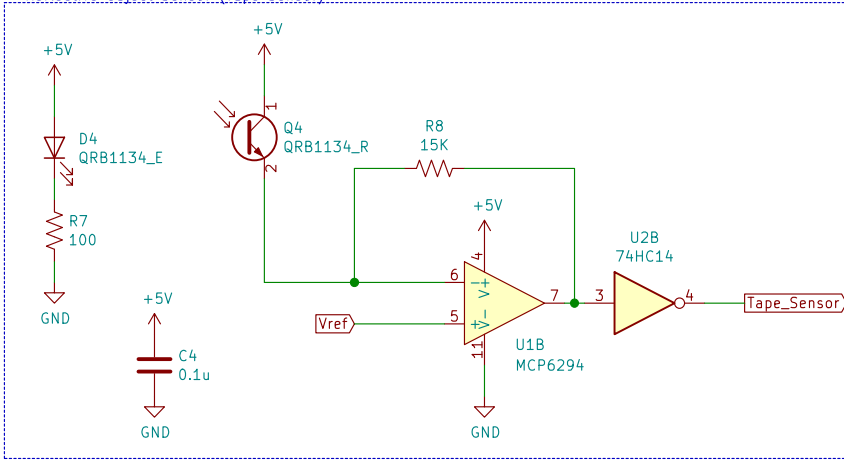

Reflective Object Sensor (Tape Sensor)

Vref

Electromagnet

Servos

Team 6
 Drawn by: R. Merchant G. Bravo
ME 218B: Smart Product Applications
 Sheet: /
 File: Servo_Board.sch

Title: Servo Board

Size: USLetter	Date:	Rev: 1
KiCad E.D.A. kicad (5.0.1)-4		Id: 1/1