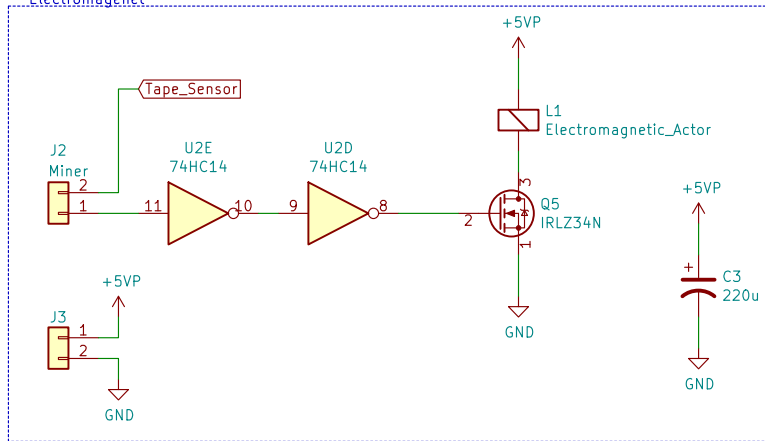

Reflective Object Sensor (Tape Sensor)

Vref

Electromagnet

Servos

Team 6
 Drawn by: R. Merchant G. Bravo
ME 218B: Smart Product Applications
 Sheet: /
 File: Servo_Board.sch

Title: Servo Board

Size: USLetter	Date:	Rev: 1
KiCad E.D.A. kicad (5.0.1)-4		Id: 1/1